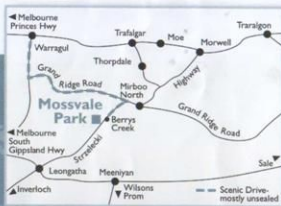

Tickets are available at the gate.
\$10.00 per adult \$8.00 concession
Children under 15 free
Companion Card accepted

Two guided tours of Heritage Park will be offered on the day.

VICROADS map 97, B8

Coaches are most welcome.
Disability access available.